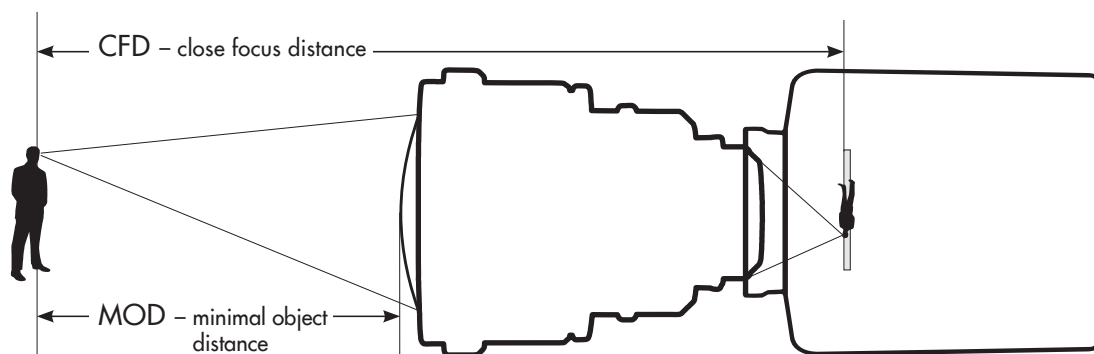

Hawk MHX

Hybrid Anamorphic Lenses - Technical Data

Hawk MHX lenses deliver the power of anamorphic while avoiding the limitations of traditional 2x squeeze. They offer super-close focus – almost like macro lenses – with no breathing while focusing. Hawk MHX primes are geometrically well-corrected, yet still preserve classic anamorphic characteristics such as elliptical bokeh and shallow depth of field, resulting in an organic cinematic feel. Hawk MHX lenses deliver their full optical power to new, larger formats. Well-suited for CG.

Patents granted Europe/US/Asia

Lens	Focal Length Stop	metric		imperial		Angle of View* horizontal	Weight		Front Diameter	Overall Length	Min. Filter Size	Image Circle	Illumination Circle
		CFD	MOD	CFD	MOD		kg	lbs					
Hawk MHX 28	28mm/T1.9	0.25m	<0.06m	10"	2 ½"	84°	2.8	6.2	136mm	175mm	4x5.65"	45mm	47mm
Hawk MHX 35	35mm/T1.9	0.3m	0.06m	12"	2 ½"	71.5°	3.2	7.0	136mm	203mm	4x5.65"	46mm	48mm
Hawk MHX 45	45mm/T1.9	0.25m	0.05m	10"	2"	62.2°	2.8	6.2	136mm	171mm	4x5.65"	46.5mm	47.5mm
Hawk MHX 65	65mm/T1.9	0.35m	0.17m	1'2"	7"	53.6°	2.1	4.6	120mm	150mm	4x5.65"	50mm	52.3mm
Hawk MHX 85	85mm/T1.9	0.4m	0.27m	1'3"	11"	43.5°	1.6	3.5	120mm	140mm	4x5.65"	58mm	59.5mm
Hawk MHX 105	105mm/T1.9	0.5m	0.35m	1'8"	1'2"	34.9°	1.7	3.7	120mm	140mm	4x5.65"	60mm	> 60mm
Hawk MHX 135	135mm/T1.9	0.7m	0.54m	2'3"	1'10"	28°	1.9	4.2	120mm	140mm	4x5.65"	60mm	> 60mm
Hawk MHX 180	180mm/T1.9	0.95m	0.72m	3'2"	2'5"	21°	3.0	6.6	120mm	169mm	4x5.65"	60mm	> 60mm

DEC 2023

*Angle of view – quoted for large format (24x36mm sensor size)

Technical specifications are subject to change without notice – additional lenses will follow. Made in Germany by Vantage Film Hawk®, Hawk Anamorphic®, Vantage® are registered trade-marks of Vantage Film GmbH, Germany. For further information contact Vantage Film, Phone +49 961 26795, www.vantagefilm.com